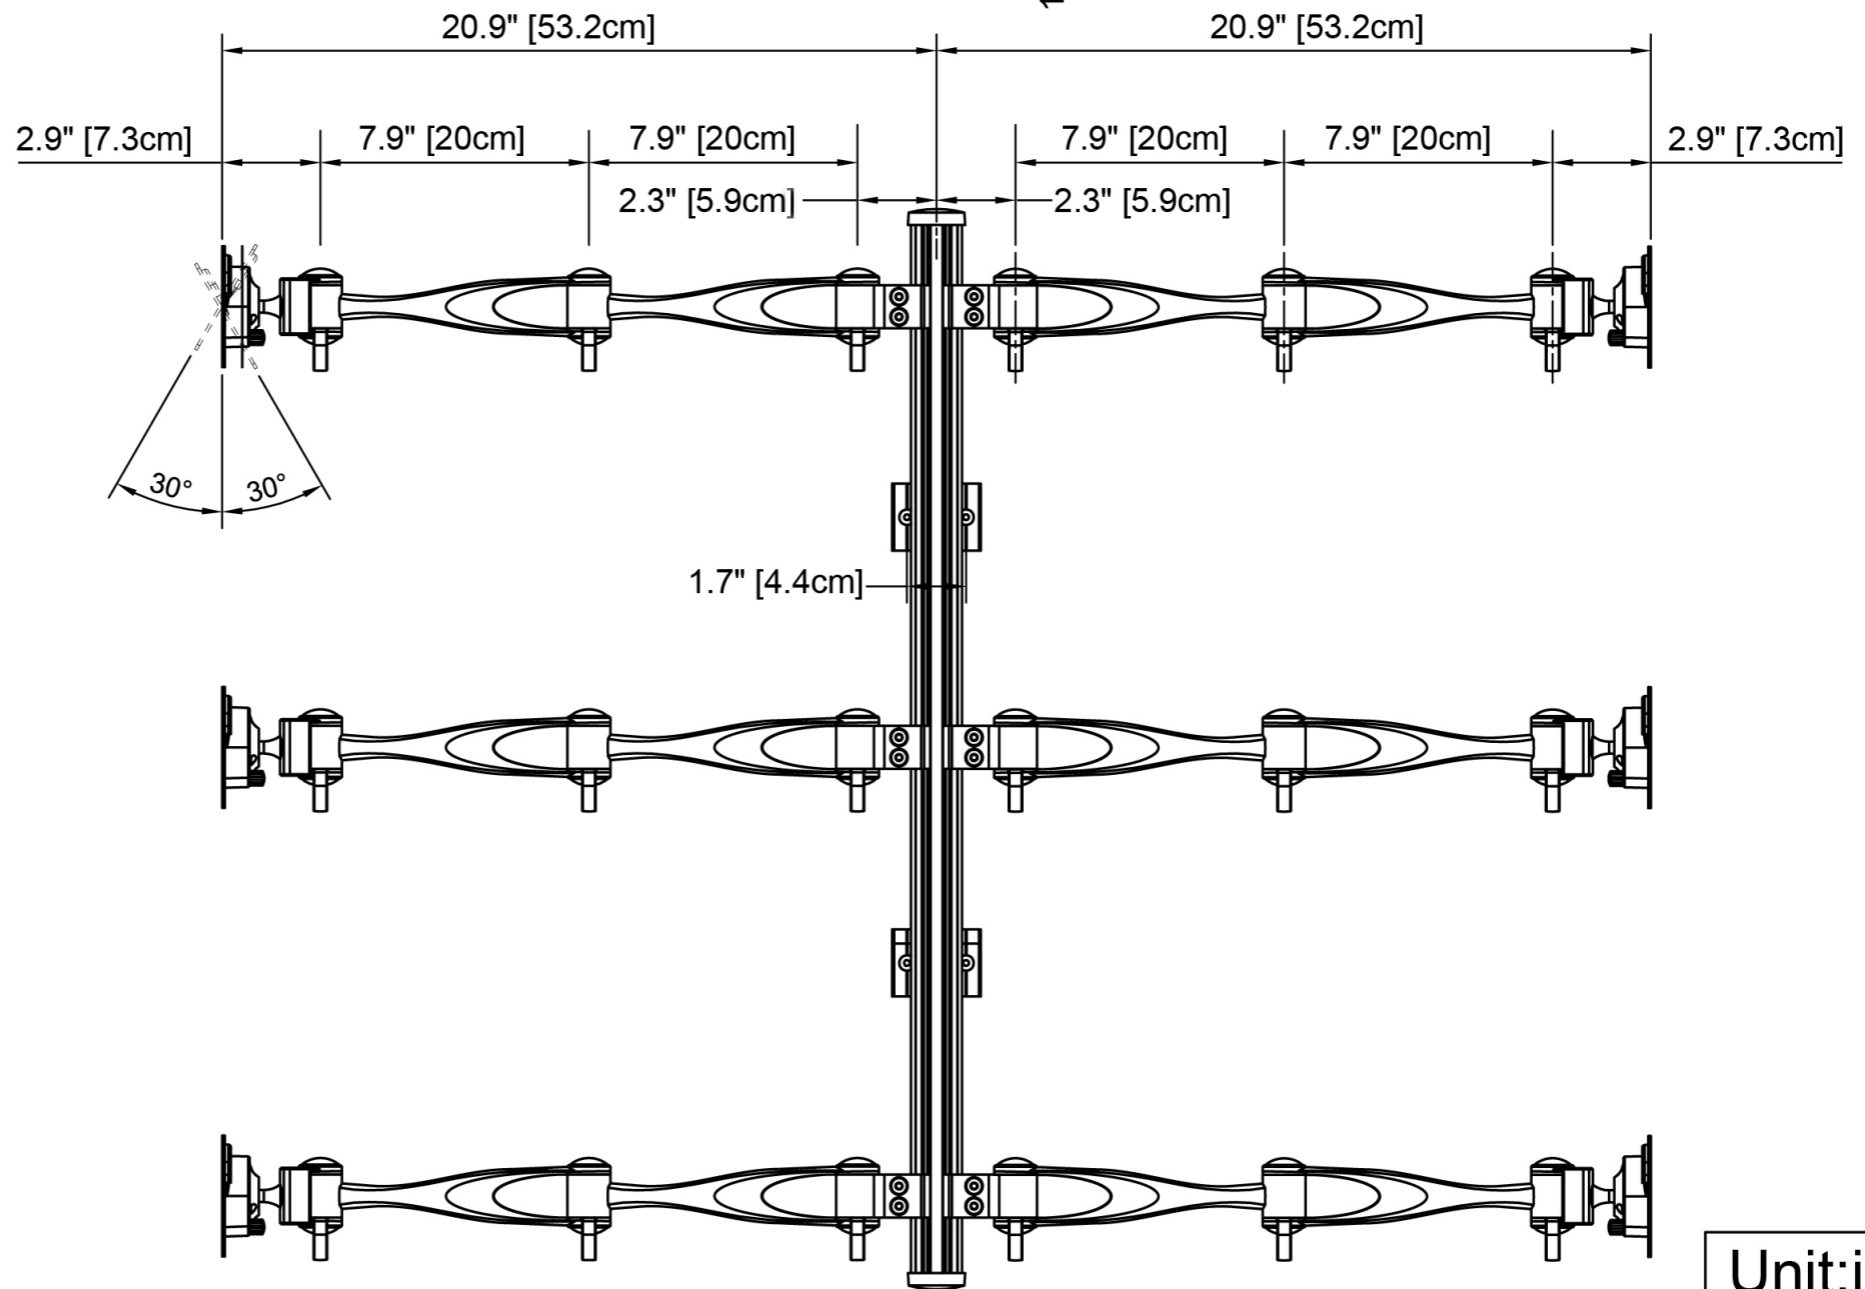

MW-61A2

www.cotytech.com
888-891-9321

Unit:inch[cm]