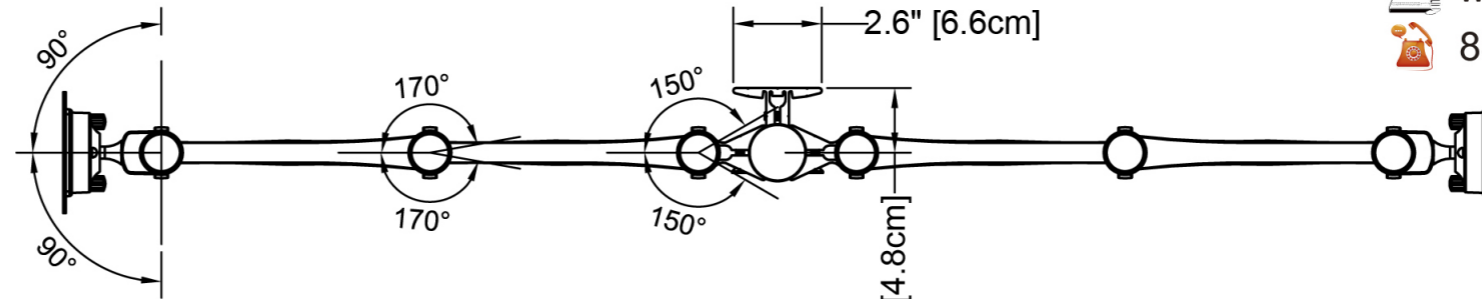

MW-61A2

www.cotytech.com
888-891-9321

Unit:inch[cm]