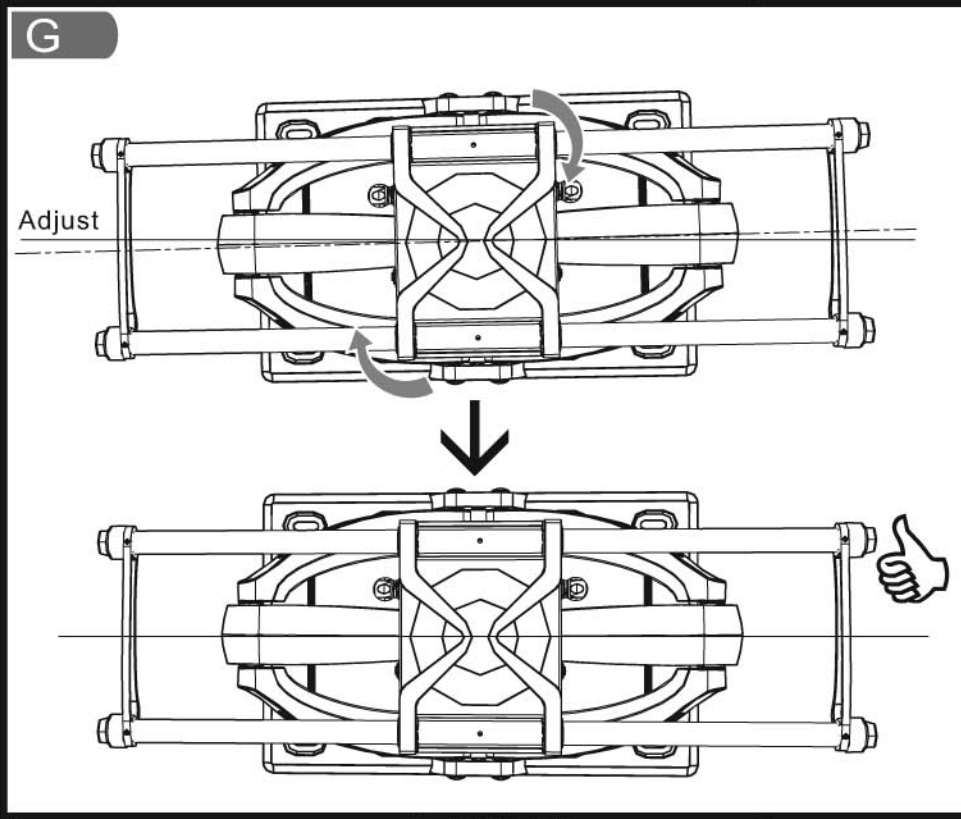

OR (Base on your TV type)

MW-6D1V/MW-5D1V

Full Swing Wallmount

User's Manual

If you want to learn more about Cotytech Mounts, you may visit <http://www.cotytech.com> or call 1-888-891-9321

MW-6D1V/MW-5D1V

Full Swing Wallmount