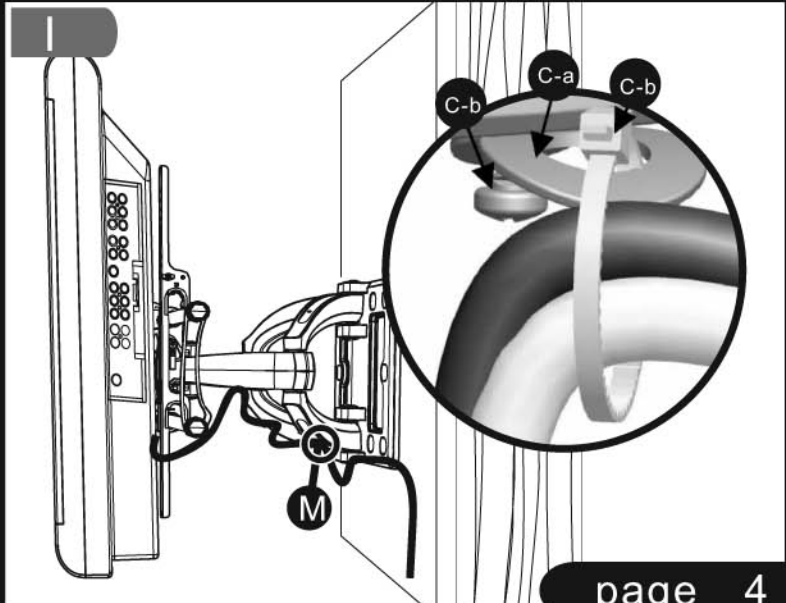

OR (Base on your TV type)

MW-6D1V/MW-5D1V

Full Swing Wallmount

User's Manual

If you want to learn more about Cotytech Mounts, you may visit <http://www.cotytech.com> or call 1-888-891-9321

MW-6D1V/MW-5D1V

Full Swing Wallmount