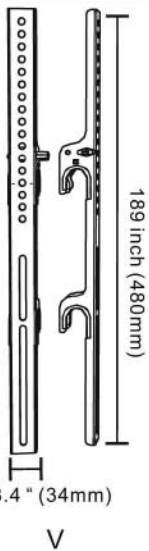

MW-6D1V/MW-5D1V

Full Swing Wallmount

User's Manual

If you want to learn more about Cotytech Mounts, you may visit <http://www.cotytech.com> or call 1-888-891-9321

Vertical extension rails

Cantilever arm

Wall plate

Wall Kit

Cable Kit

Monitor Kit

Installation Kit

MW-6D1V/MW-5D1V

Full Swing Wallmount

User's Manual

If you want to learn more about Cotytech Mounts, you may visit <http://www.cotytech.com> or call 1-888-891-9321