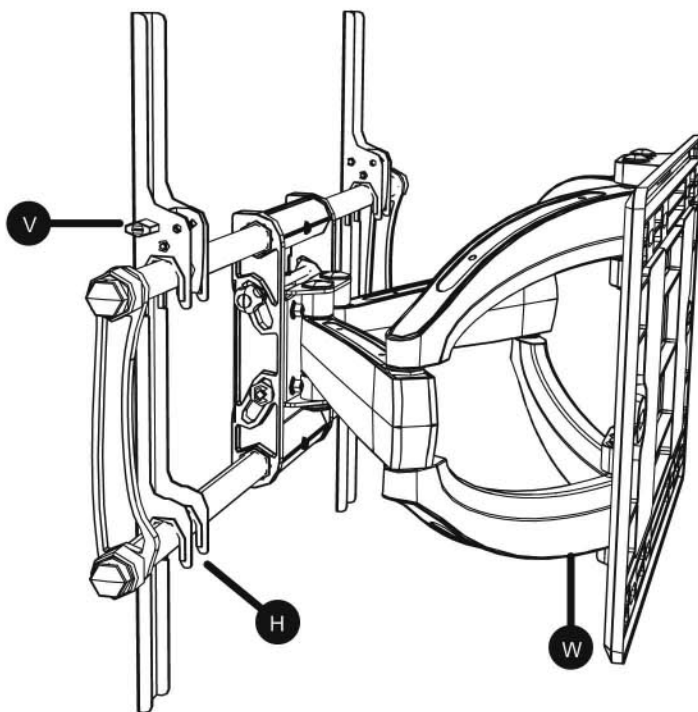

MW-6D1V/MW-5D1V

Full Swing Wallmount

User's Manual

If you want to learn more about Cotytech Mounts, you may visit <http://www.cotytech.com> or call 1-888-891-9321

Vertical extension rails

Cantilever arm

Wall plate