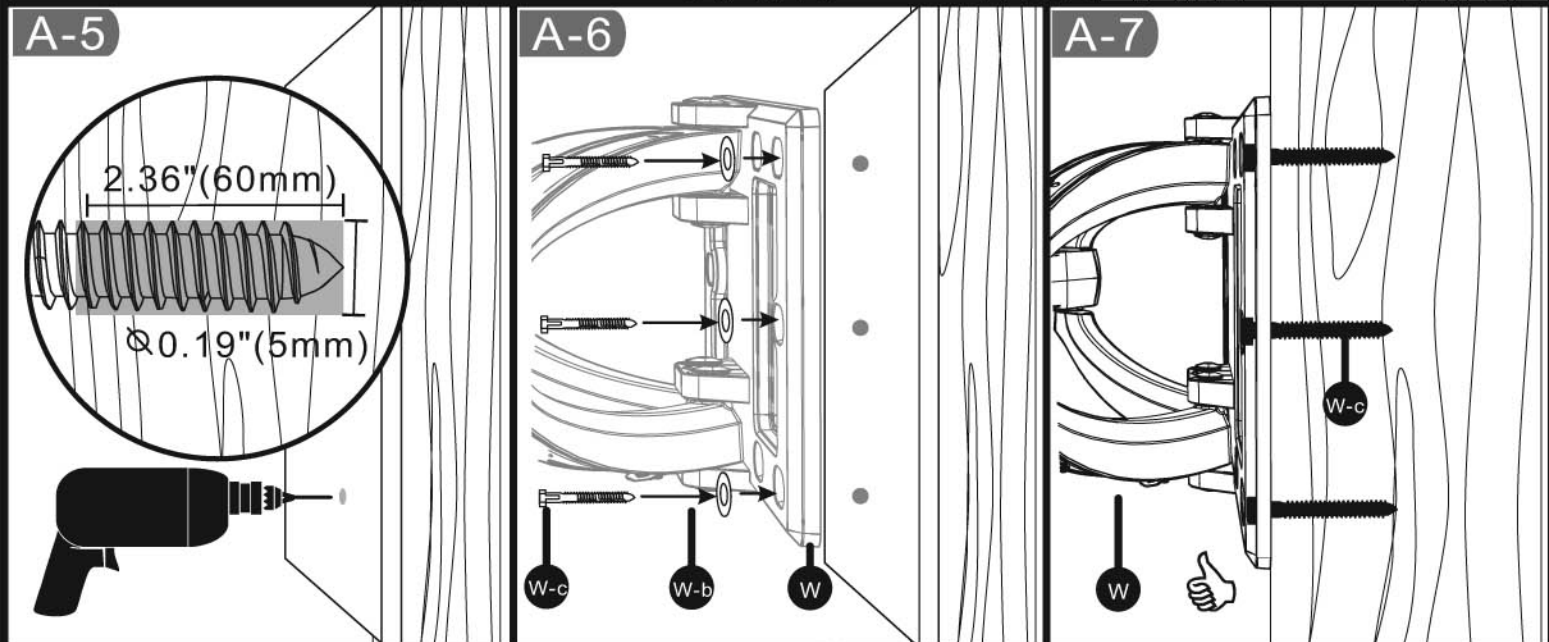

Wall Kit

Cable Kit

Monitor Kit

Installation Kit

MW-6D1V/MW-5D1V

Full Swing Wallmount

User's Manual

If you want to learn more about Cotytech Mounts, you may visit <http://www.cotytech.com> or call 1-888-891-9321