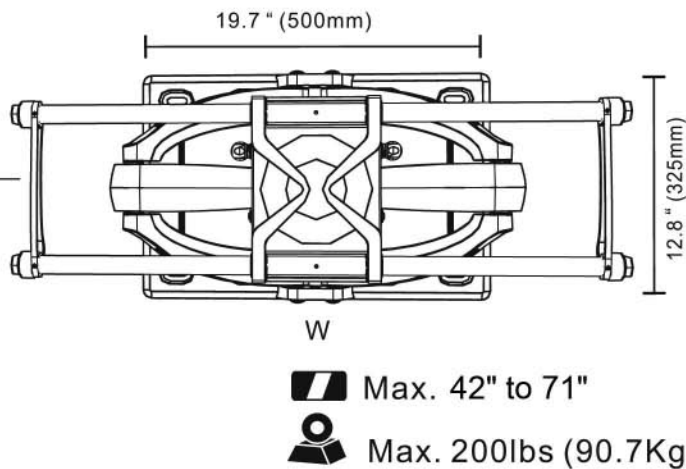

MW-6D1V/MW-5D1V

Full Swing Wallmount

User's Manual

If you want to learn more about Cotytech Mounts, you may visit <http://www.cotytech.com> or call 1-888-891-9321

Vertical extension rails

Cantilever arm

Wall plate