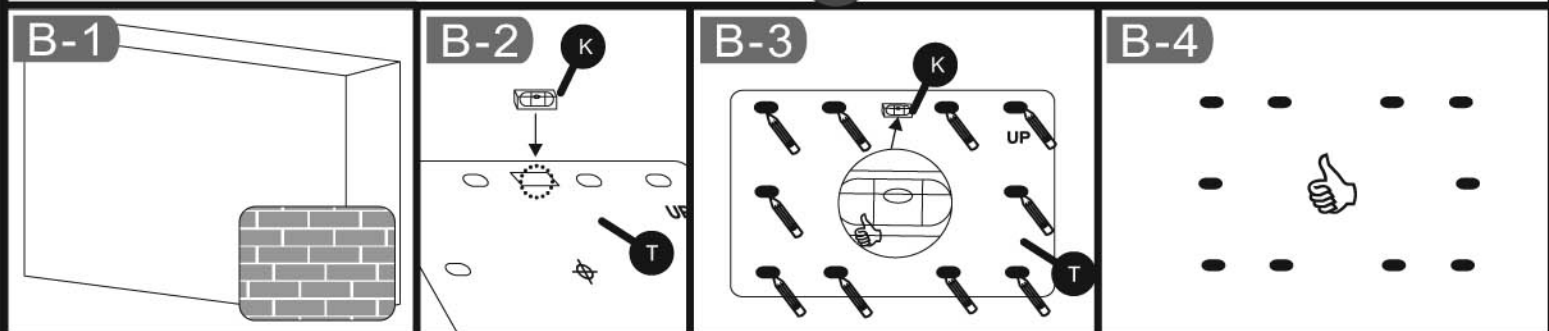

↓ Plasma mounting on non-stud wall

OR

↑ Plasma mounting on Stud Wall