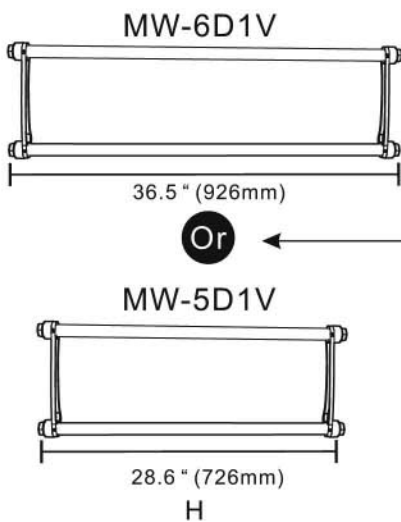

MW-6D1V/MW-5D1V

Full Swing Wallmount

User's Manual

If you want to learn more about Cotytech Mounts, you may visit <http://www.cotytech.com> or call 1-888-891-9321

Vertical extension rails

Cantilever arm

Wall plate