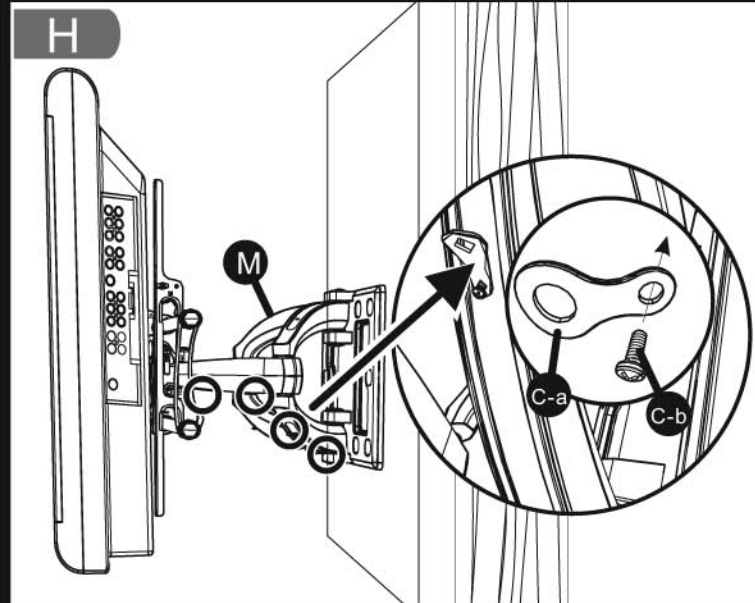

OR (Base on your TV type)

MW-6D1V/MW-5D1V

Full Swing Wallmount

User's Manual

If you want to learn more about Cotytech Mounts, you may visit <http://www.cotytech.com> or call 1-888-891-9321

MW-6D1V/MW-5D1V

Full Swing Wallmount