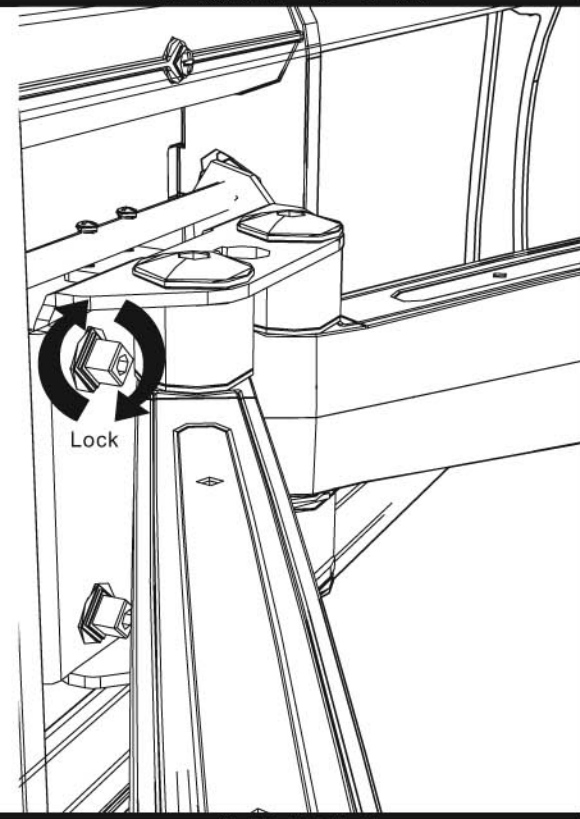

OR (Base on your TV type)

MW-6D1V/MW-5D1V

Full Swing Wallmount

User's Manual

If you want to learn more about Cotytech Mounts, you may visit <http://www.cotytech.com> or call 1-888-891-9321

MW-6D1V/MW-5D1V

Full Swing Wallmount