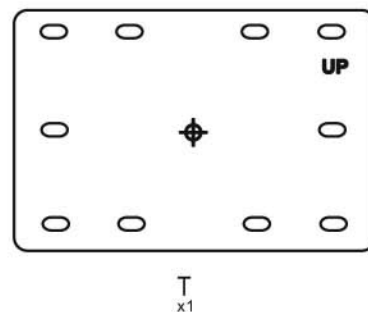

Wall Kit

Cable Kit

Monitor Kit

Installation Kit