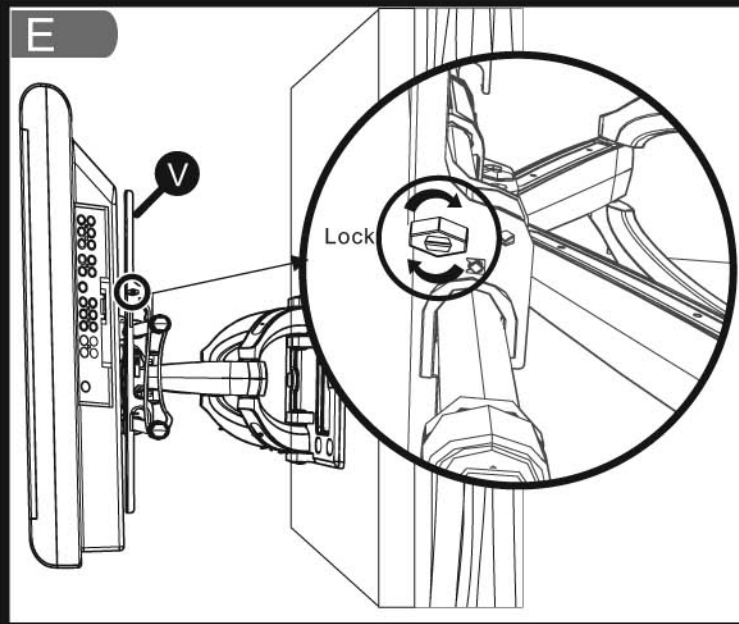

OR (Base on your TV type)

MW-6D1V/MW-5D1V

Full Swing Wallmount

User's Manual

If you want to learn more about Cotytech Mounts, you may visit <http://www.cotytech.com> or call 1-888-891-9321

MW-6D1V/MW-5D1V

Full Swing Wallmount