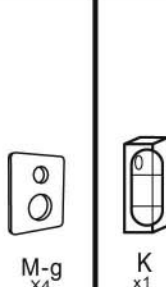

MW-6D1V/MW-5D1V

Full Swing Wallmount

User's Manual

If you want to learn more about Cotytech Mounts, you may visit <http://www.cotytech.com> or call 1-888-891-9321

Vertical extension rails

Cantilever arm

Wall plate

Wall Kit

Cable Kit

Monitor Kit

Installation Kit

MW-6D1V/MW-5D1V

Full Swing Wallmount

User's Manual

If you want to learn more about Cotytech Mounts, you may visit <http://www.cotytech.com> or call 1-888-891-9321