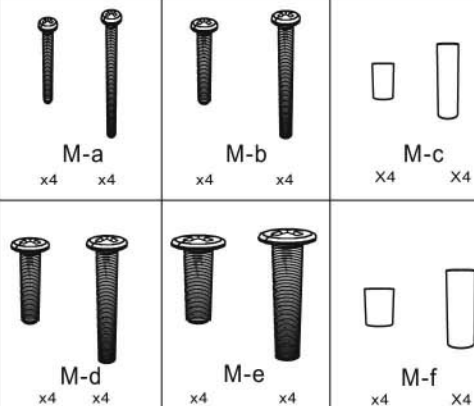

Wall Kit

Cable Kit

Monitor Kit

Installation Kit