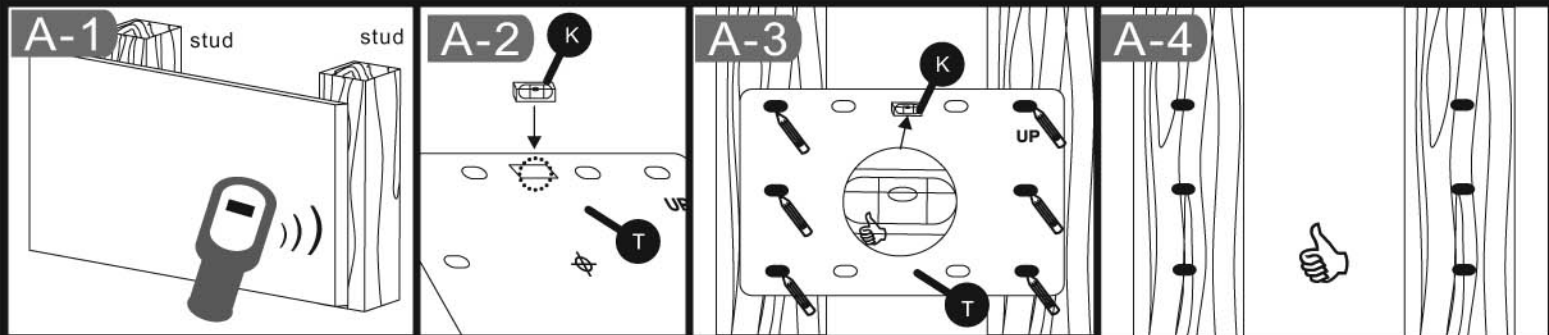

Wall Kit

Cable Kit

Monitor Kit

Installation Kit

MW-6D1V/MW-5D1V

Full Swing Wallmount

User's Manual

If you want to learn more about Cotytech Mounts, you may visit <http://www.cotytech.com> or call 1-888-891-9321