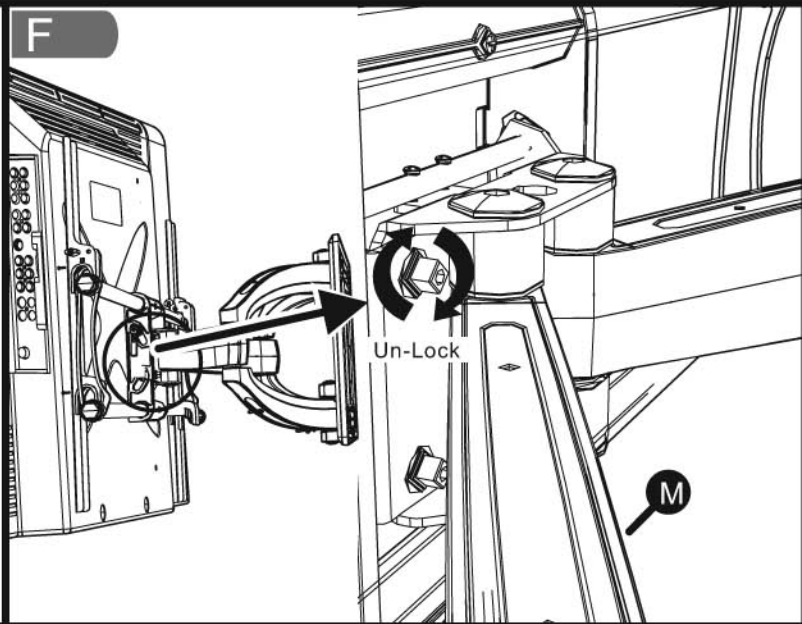

OR (Base on your TV type)

MW-6D1V/MW-5D1V

Full Swing Wallmount

User's Manual

If you want to learn more about Cotytech Mounts, you may visit <http://www.cotytech.com> or call 1-888-891-9321

MW-6D1V/MW-5D1V

Full Swing Wallmount