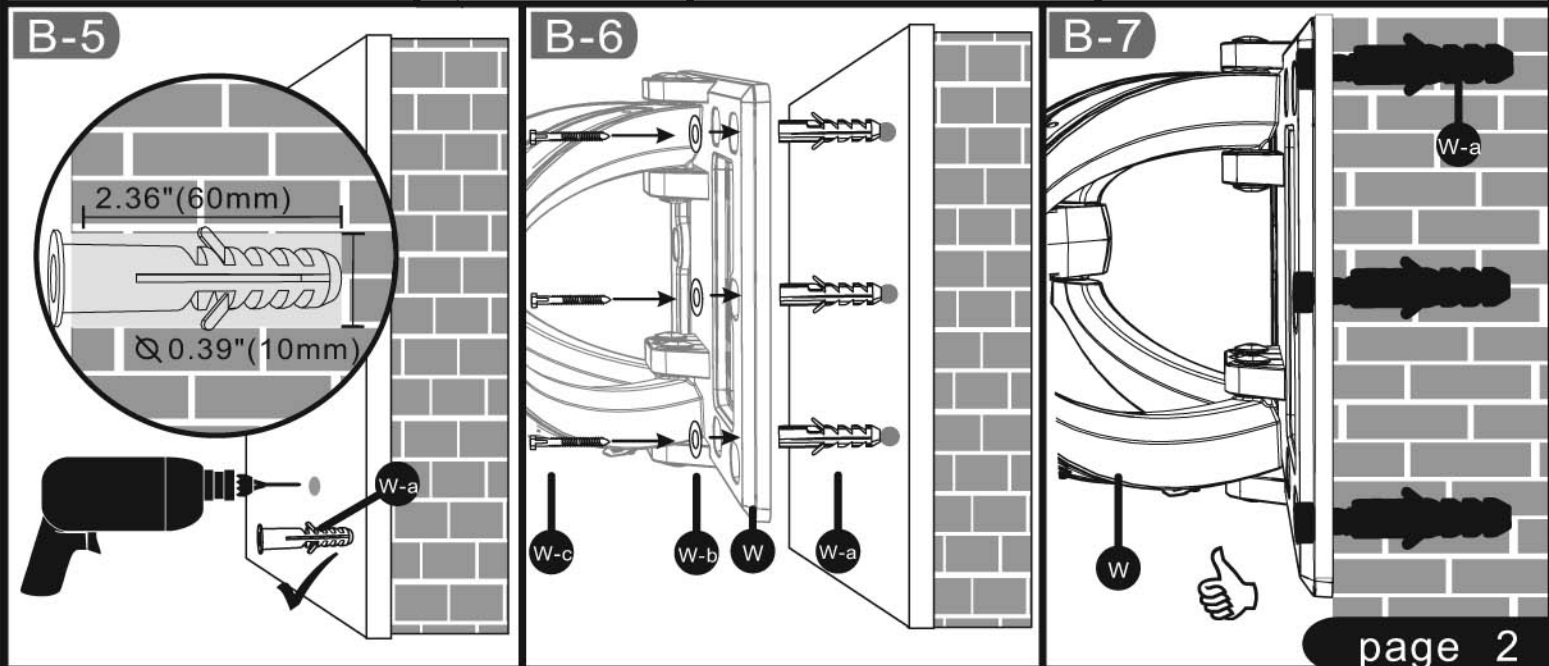

↓ Plasma mounting on non-stud wall

OR

↑ Plasma mounting on Stud Wall