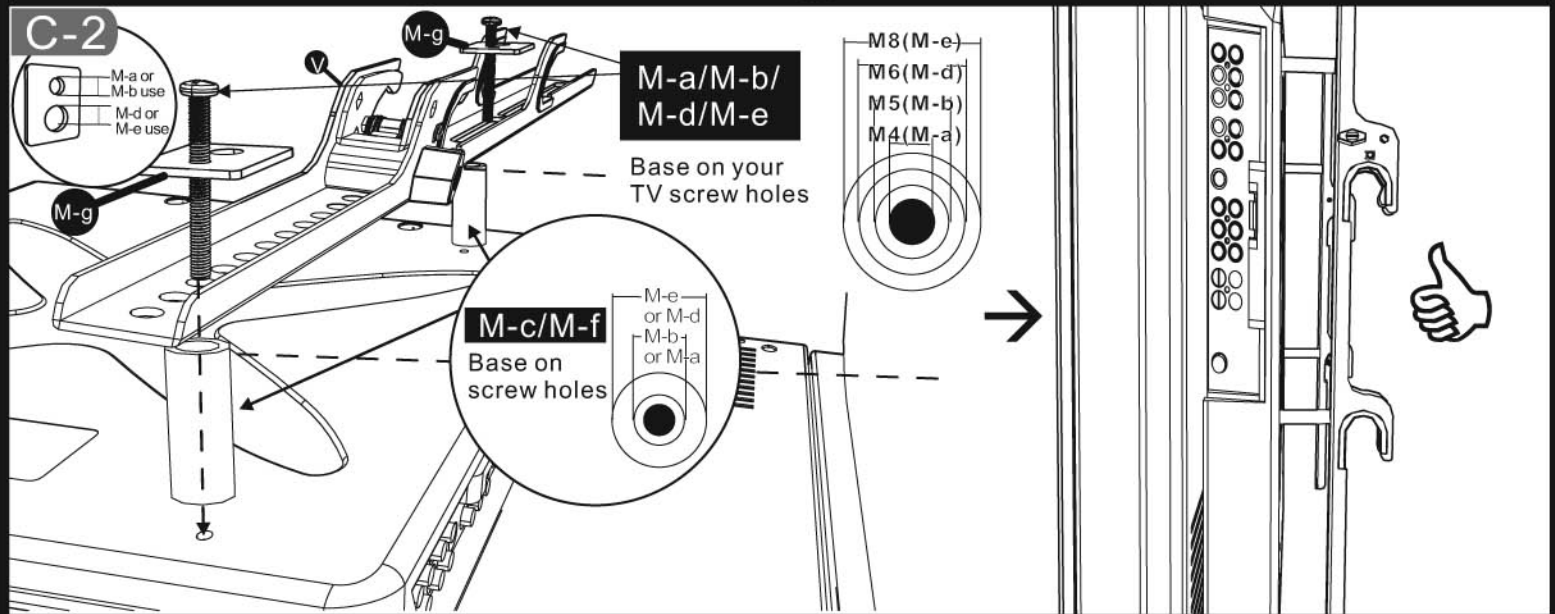

OR (Base on your TV type)