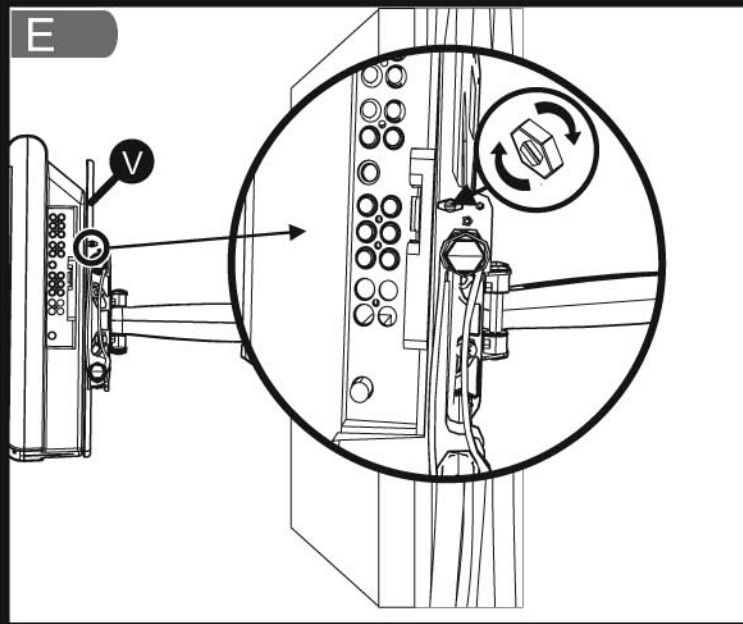

MW-6A1V/MW-5A1V

Full Swing Wallmount

User's Manual

If you want to learn more about Cotytech Mounts, you may visit <http://www.cotytech.com> or call 1-888-891-9321