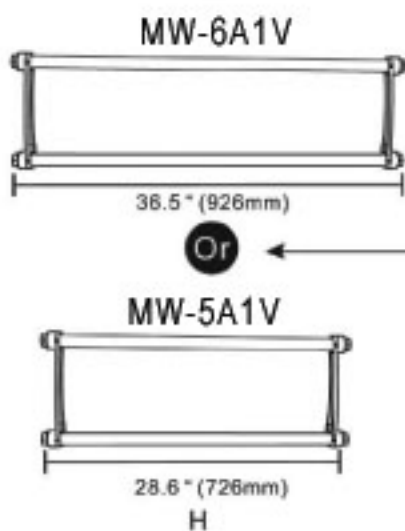

MW-6A1V/MW-5A1V

Full Swing Wallmount

User's Manual

If you want to learn more about Cotytech Mounts, you may visit <http://www.cotytech.com> or call 1-888-891-9321

Vertical extension rails

Cantilever arm

Wall plate

Max. 32" to 63"

Max. 140lbs (63.6Kg)

Wall Kit

Cable Kit

Monitor Kit

Installation Kit

MW-6A1V/MW-5A1V

Full Swing Wallmount