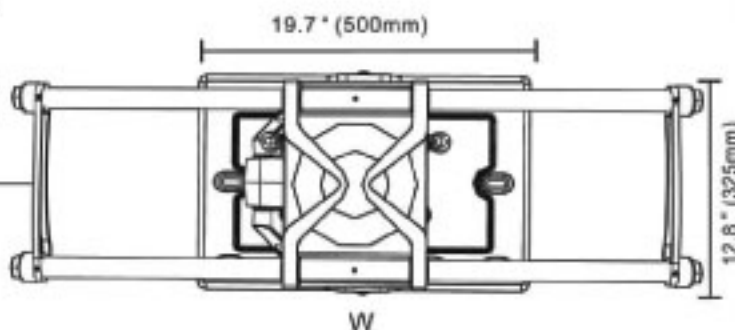

MW-6A1V/MW-5A1V

Full Swing Wallmount

User's Manual

If you want to learn more about Cotytech Mounts, you may visit <http://www.cotytech.com> or call 1-888-891-9321

Vertical extension rails

Cantilever arm

Wall plate

Max. 32" to 63"

Max. 140lbs (63.6Kg)

Wall Kit

Cable Kit

Monitor Kit

Installation Kit

MW-6A1V/MW-5A1V

Full Swing Wallmount