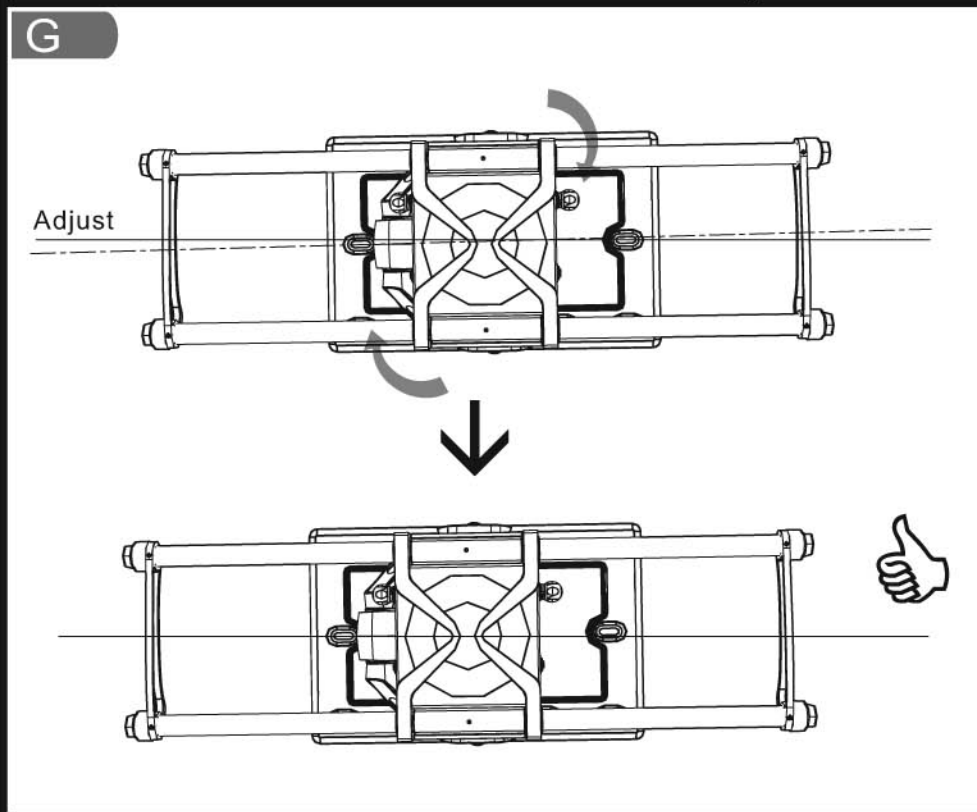

MW-6A1V/MW-5A1V

Full Swing Wallmount

User's Manual

If you want to learn more about Cotytech Mounts, you may visit <http://www.cotytech.com> or call 1-888-891-9321