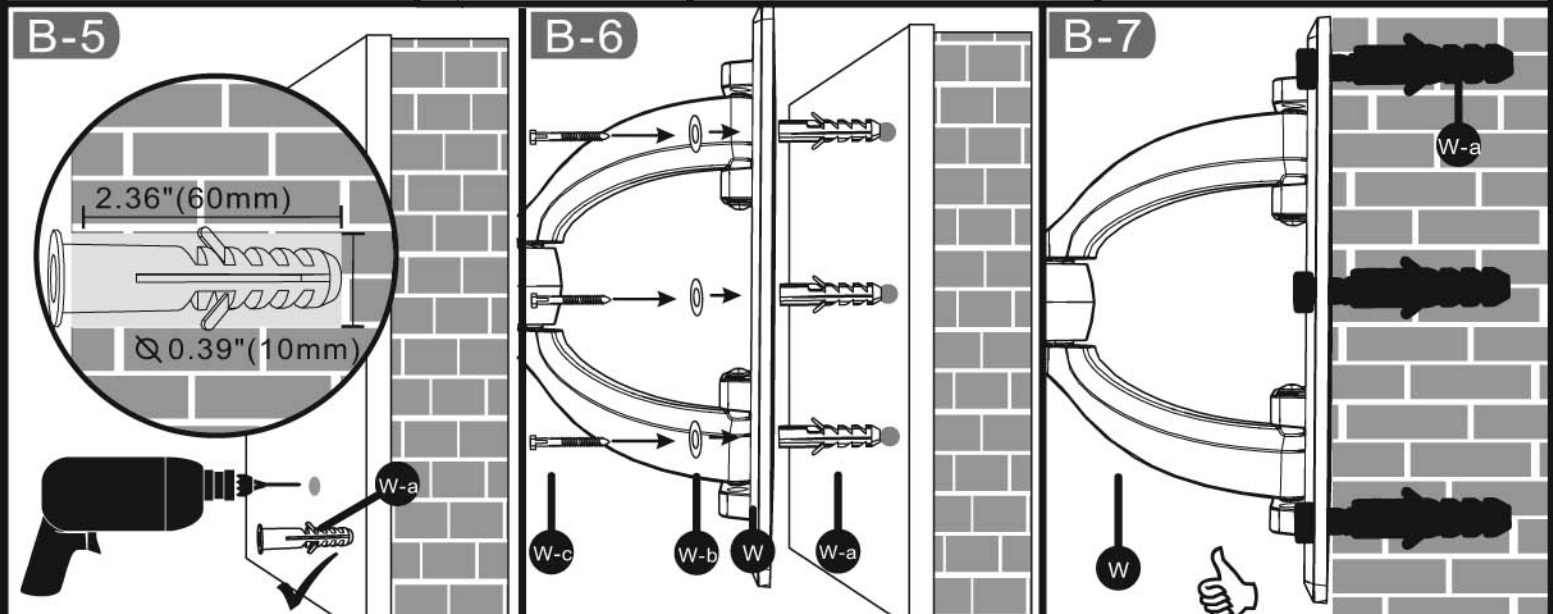

↓ Plasma mounting on non-stud wall OR ↑ Plasma mounting on Stud Wall