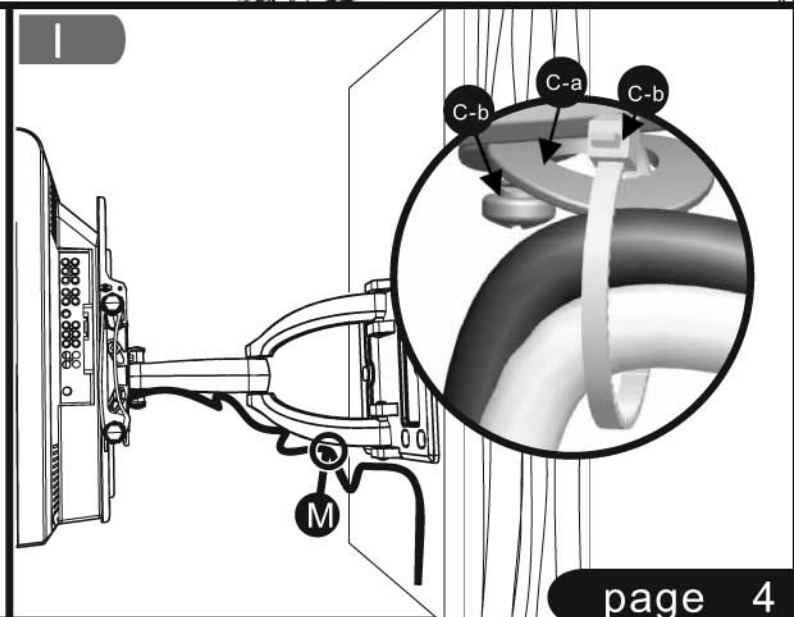

MW-6A1V/MW-5A1V

Full Swing Wallmount

User's Manual

If you want to learn more about Cotytech Mounts, you may visit <http://www.cotytech.com> or call 1-888-891-9321