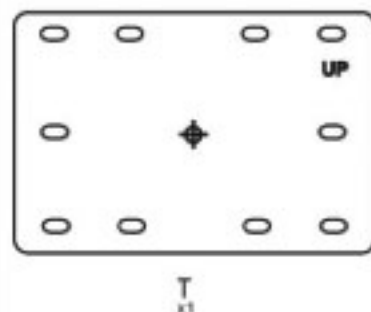

Max. 32" to 63"

Max. 140lbs (63.6Kg)

Wall Kit

Cable Kit

Monitor Kit

Installation Kit

MW-6A1V/MW-5A1V

Full Swing Wallmount