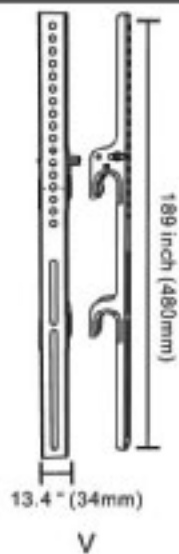

MW-6A1V/MW-5A1V

Full Swing Wallmount

User's Manual

If you want to learn more about Cotytech Mounts, you may visit <http://www.cotytech.com> or call 1-888-891-9321

Vertical extension rails

Cantilever arm

Wall plate

Max. 32" to 63"

Max. 140lbs (63.6Kg)

Wall Kit

Cable Kit

Monitor Kit

Installation Kit

MW-6A1V/MW-5A1V

Full Swing Wallmount