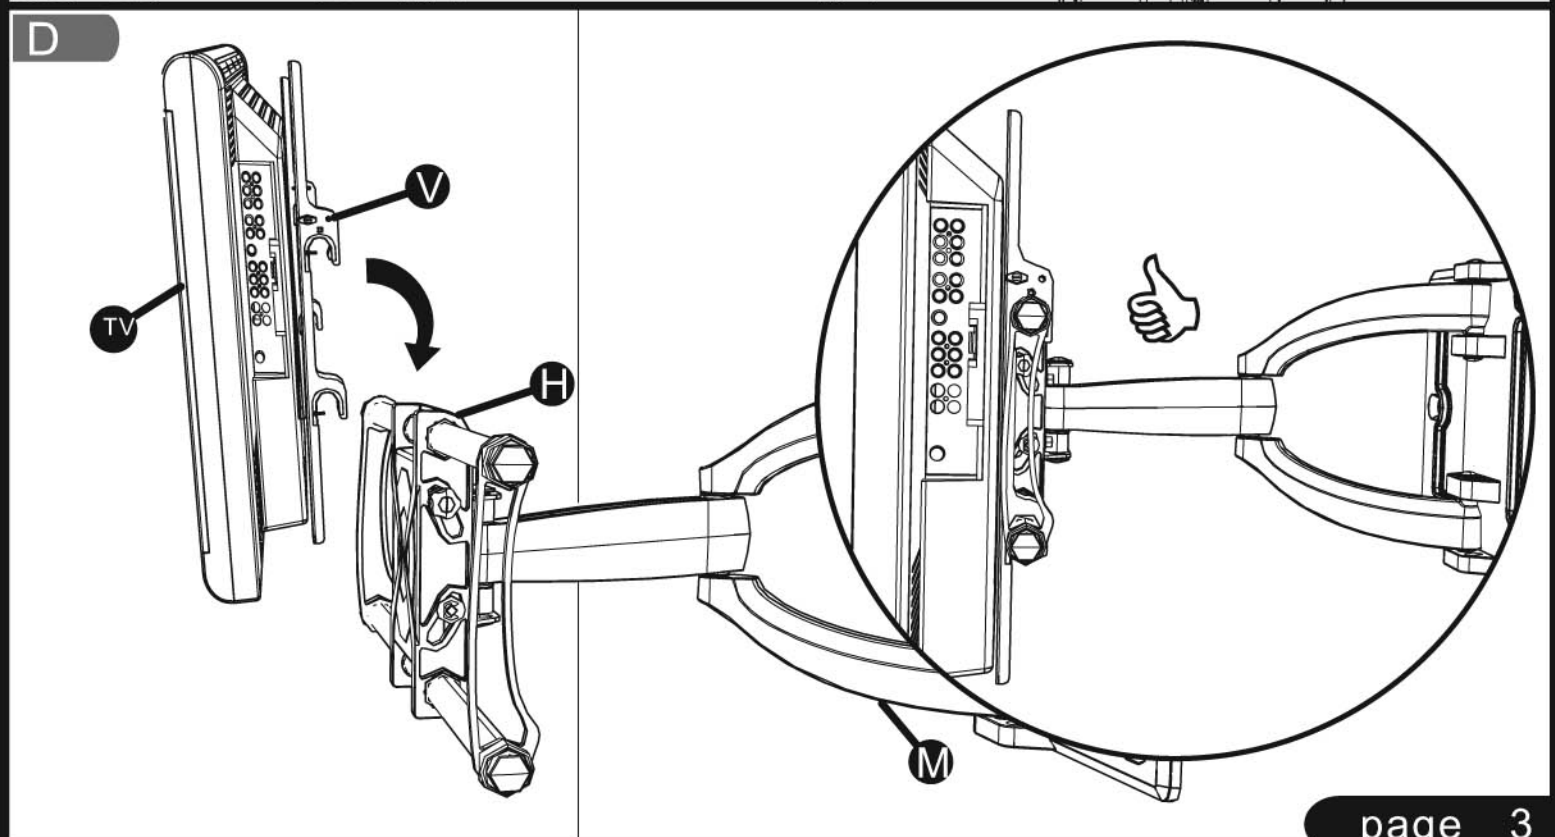

OR (Base on your TV type)