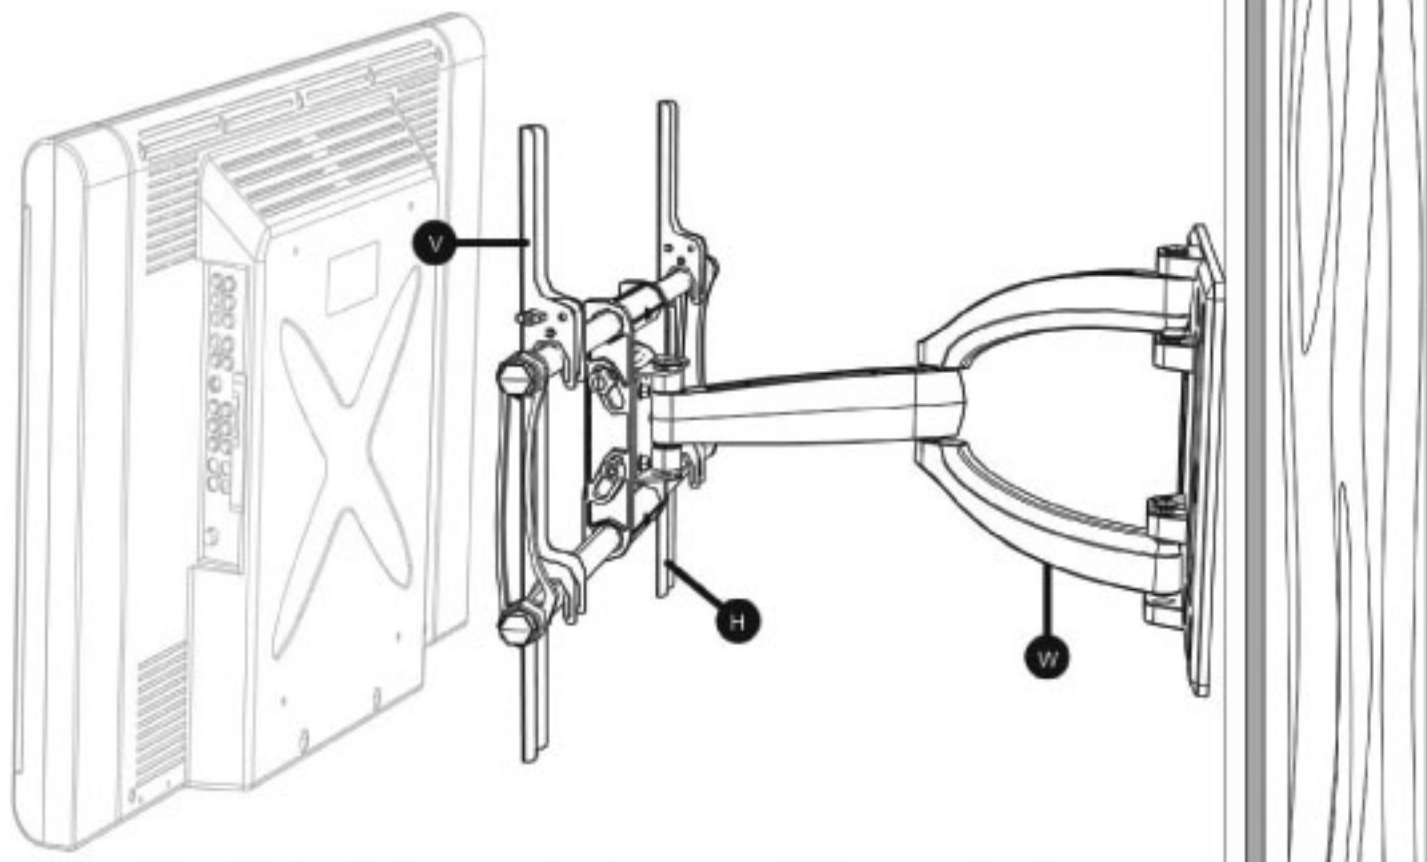

MW-6A1V/MW-5A1V

Full Swing Wallmount

User's Manual

If you want to learn more about Cotytech Mounts, you may visit <http://www.cotytech.com> or call 1-888-891-9321

Vertical extension rails

Cantilever arm

Wall plate

Max. 32" to 63"

Max. 140lbs (63.6Kg)

Wall Kit

Cable Kit

Monitor Kit

Installation Kit

MW-6A1V/MW-5A1V

Full Swing Wallmount