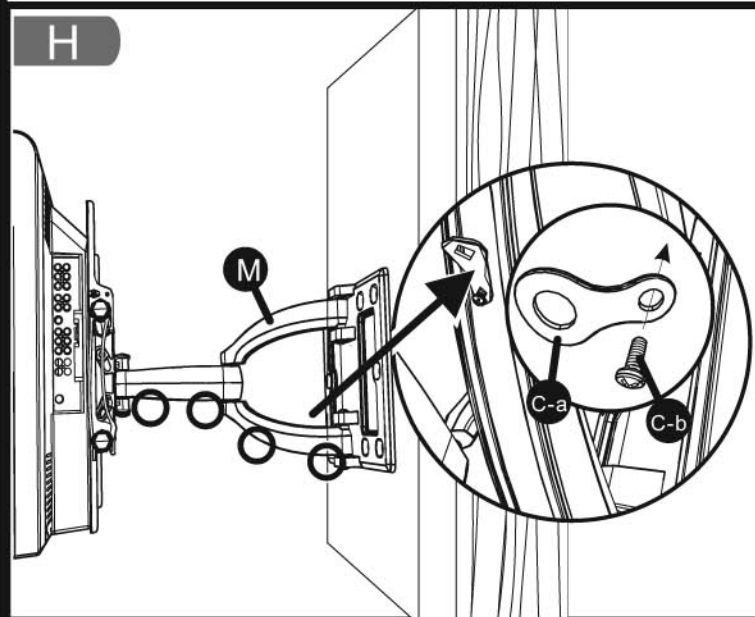

MW-6A1V/MW-5A1V

Full Swing Wallmount

User's Manual

If you want to learn more about Cotytech Mounts, you may visit <http://www.cotytech.com> or call 1-888-891-9321