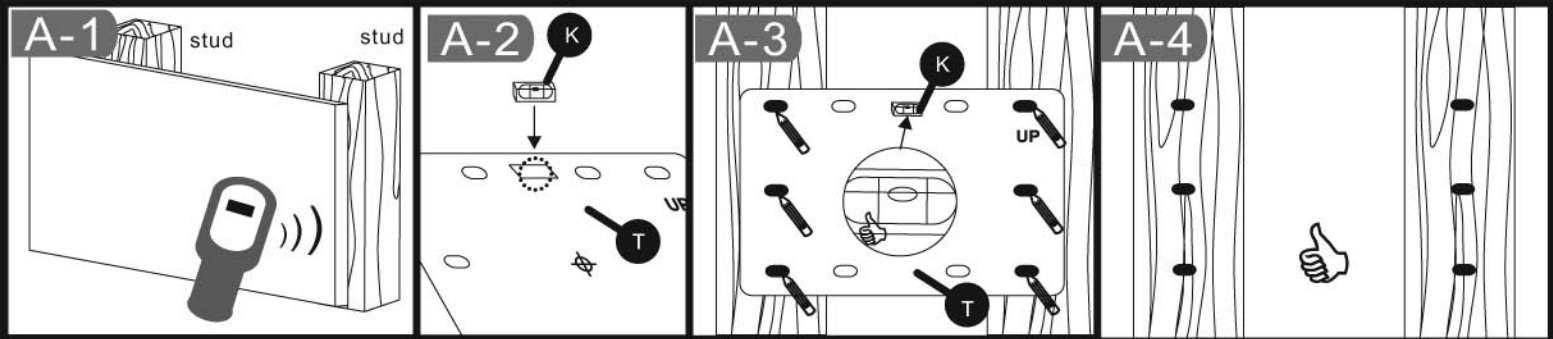

MW-6A1V/MW-5A1V

Full Swing Wallmount

User's Manual

If you want to learn more about Cotytech Mounts, you may visit <http://www.cotytech.com> or call 1-888-891-9321