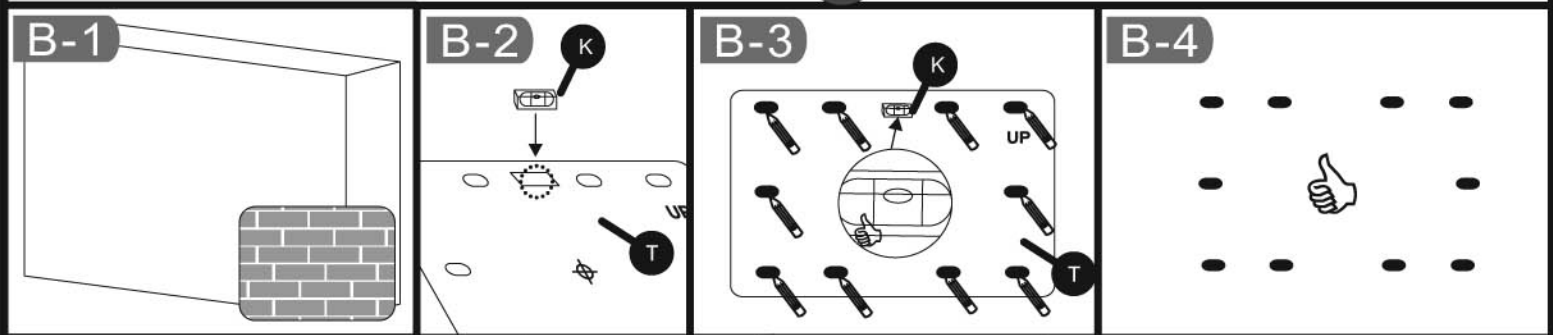

↓ Plasma mounting on non-stud wall OR ↑ Plasma mounting on Stud Wall