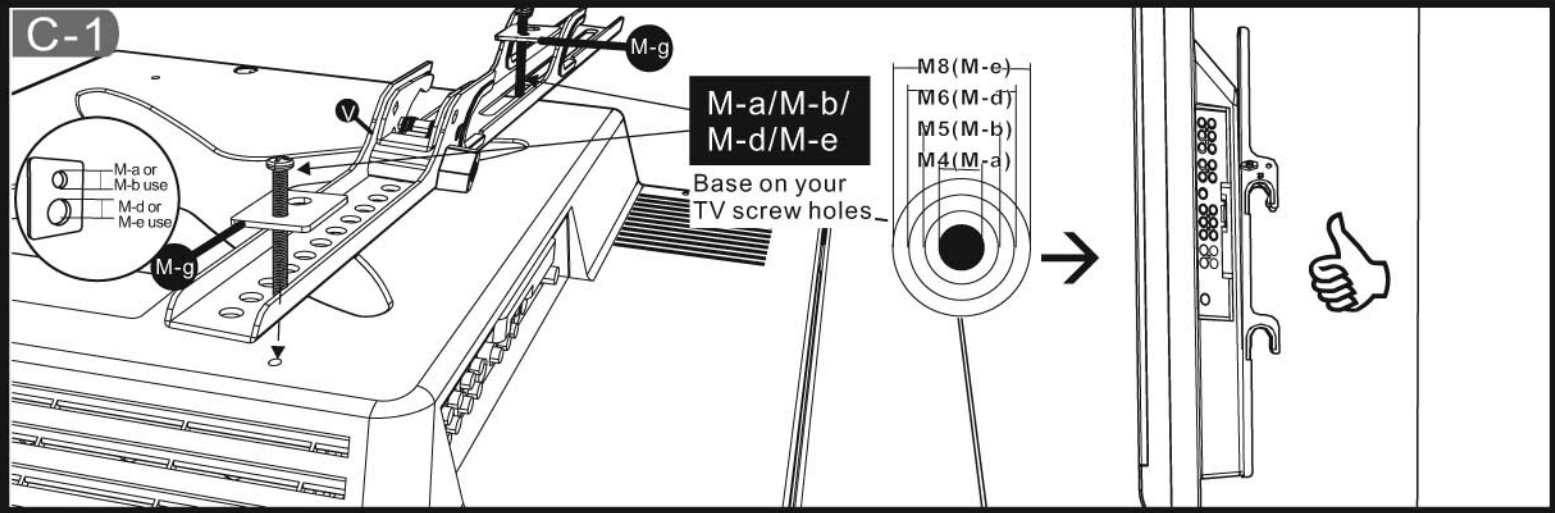

OR (Base on your TV type)