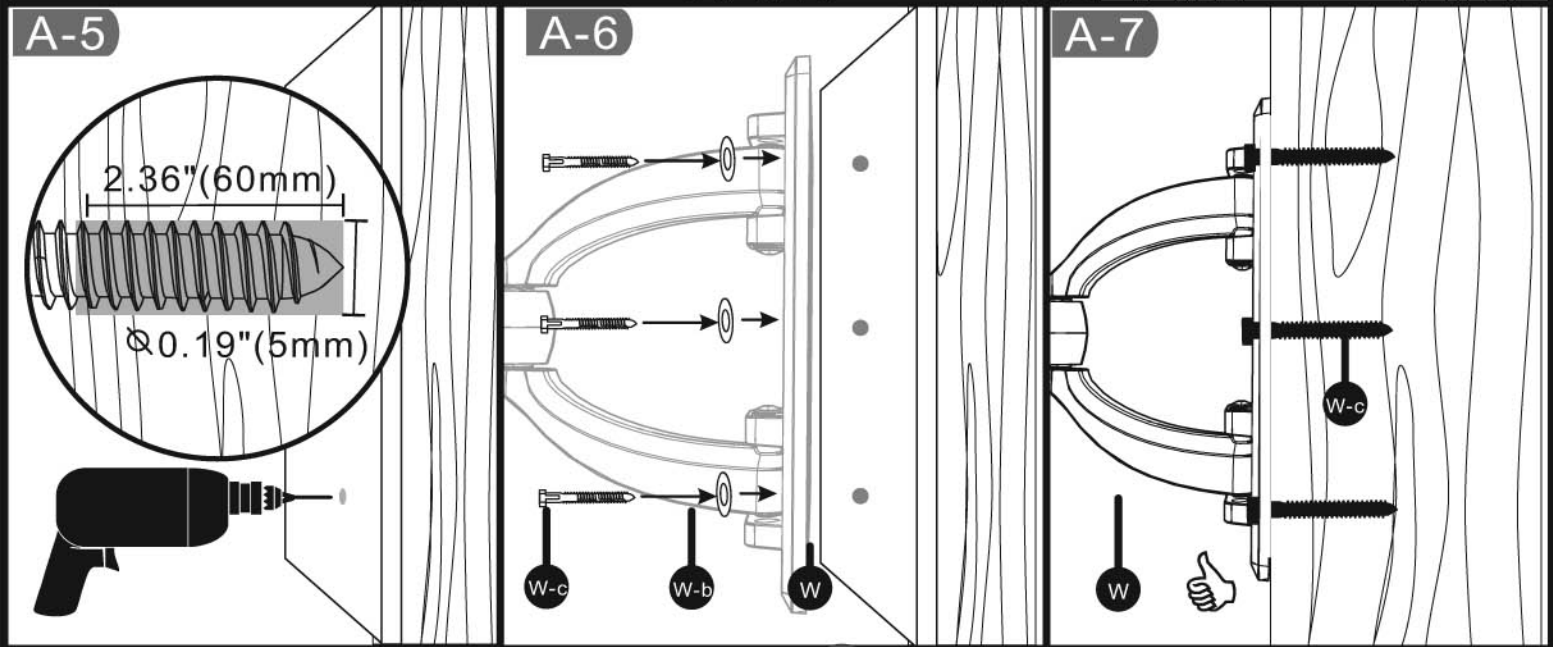

MW-6A1V/MW-5A1V

Full Swing Wallmount

User's Manual

If you want to learn more about Cotytech Mounts, you may visit <http://www.cotytech.com> or call 1-888-891-9321