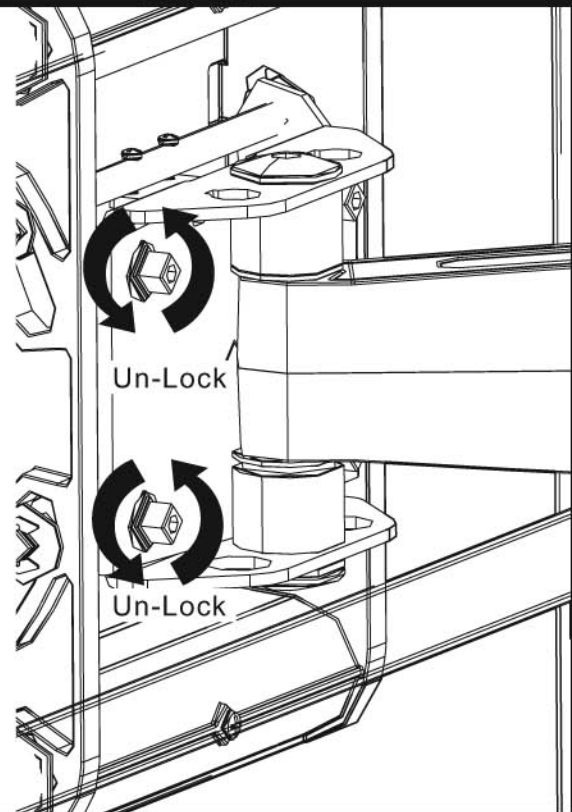

MW-6A1V/MW-5A1V

Full Swing Wallmount

User's Manual

If you want to learn more about Cotytech Mounts, you may visit <http://www.cotytech.com> or call 1-888-891-9321