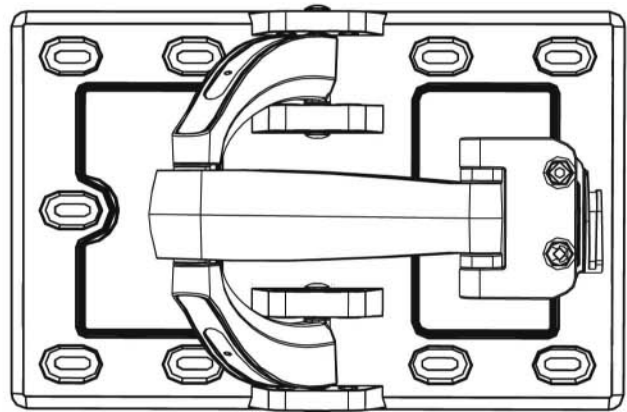

# User's Manual

If you want to learn more about Cotytech Mounts, you may visit <http://www.cotytech.com> or call 1-888-891-9321

VESA plate

Wall plate

V

W

Max.125lbs (56.8Kg)

Max 32" to 47"