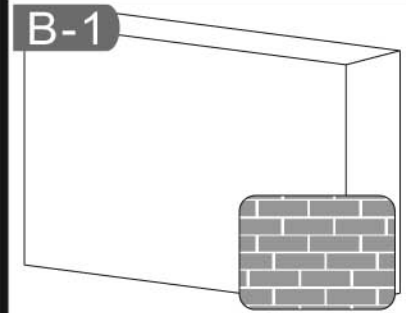

↓ Plasma mounting on non-stud wall

OR

↑ Plasma mounting on Stud Wall