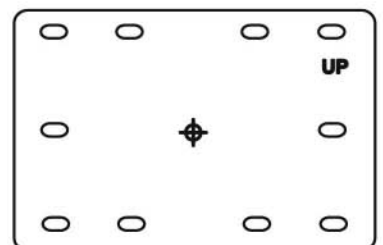

MW-3A5V

Full Swing Wallmount

User's Manual

If you want to learn more about Cotytech Mounts, you may visit <http://www.cotytech.com> or call 1-888-891-9321

Max.125lbs (56.8Kg)

Max 32" to 47"

Wall Kit

Cable Kit

Monitor Kit

Installation Kit

T
x1