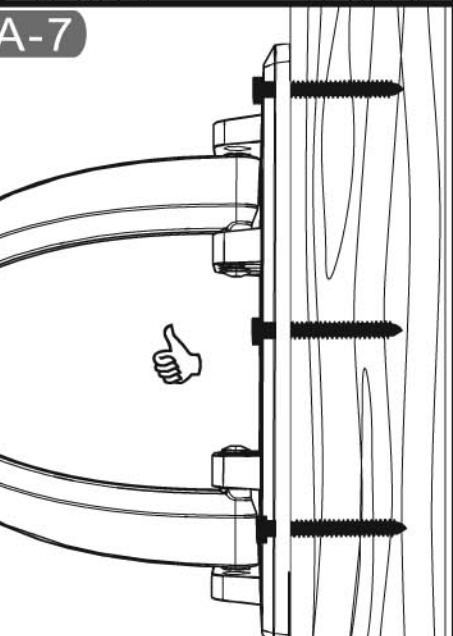

MW-3A5V

Full Swing Wallmount

User's Manual

If you want to learn more about Cotytech Mounts, you may visit <http://www.cotytech.com> or call 1-888-891-9321