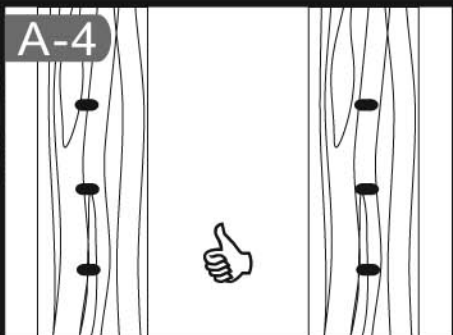

MW-3A5V

Full Swing Wallmount

User's Manual

If you want to learn more about Cotytech Mounts, you may visit <http://www.cotytech.com> or call 1-888-891-9321