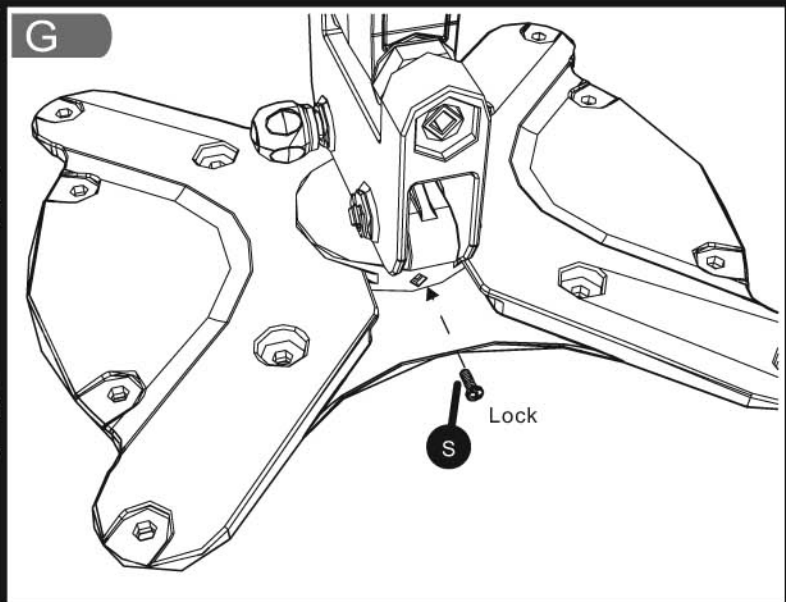

MW-3A5V

Full Swing Wallmount

User's Manual

If you want to learn more about Cotytech Mounts, you may visit <http://www.cotytech.com> or call 1-888-891-9321