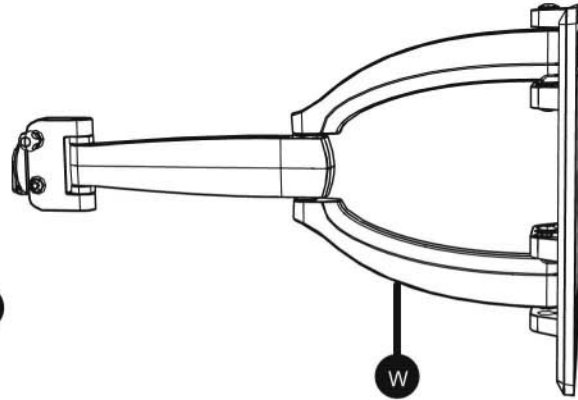

# User's Manual

If you want to learn more about Cotytech Mounts, you may visit <http://www.cotytech.com> or call 1-888-891-9321

VESA plate

Wall plate

V

W

Max.125lbs (56.8Kg)

Max 32" to 47"