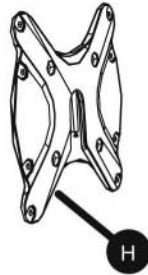

# User's Manual

If you want to learn more about Cotytech Mounts, you may visit <http://www.cotytech.com> or call 1-888-891-9321

VESA plate

Wall plate

V

W

Max.125lbs (56.8Kg)

Max 32" to 47"