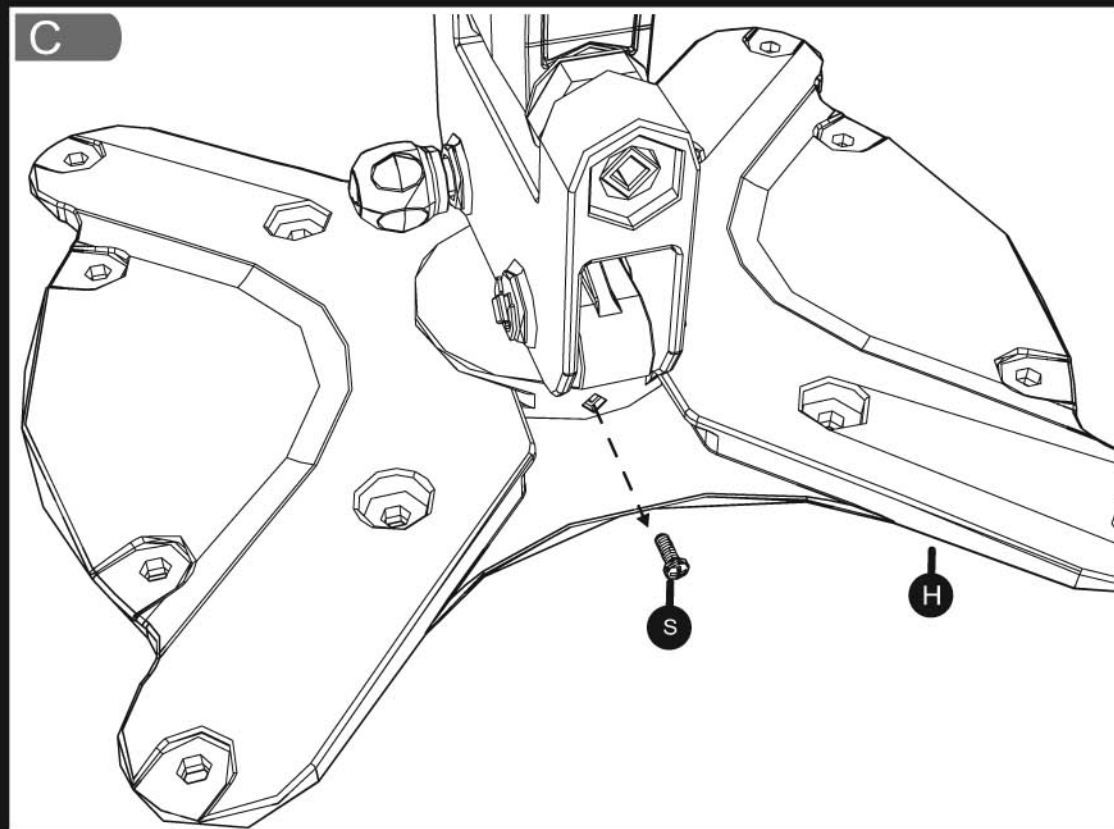

MW-3A5V

Full Swing Wallmount

User's Manual

If you want to learn more about Cotytech Mounts, you may visit <http://www.cotytech.com> or call 1-888-891-9321