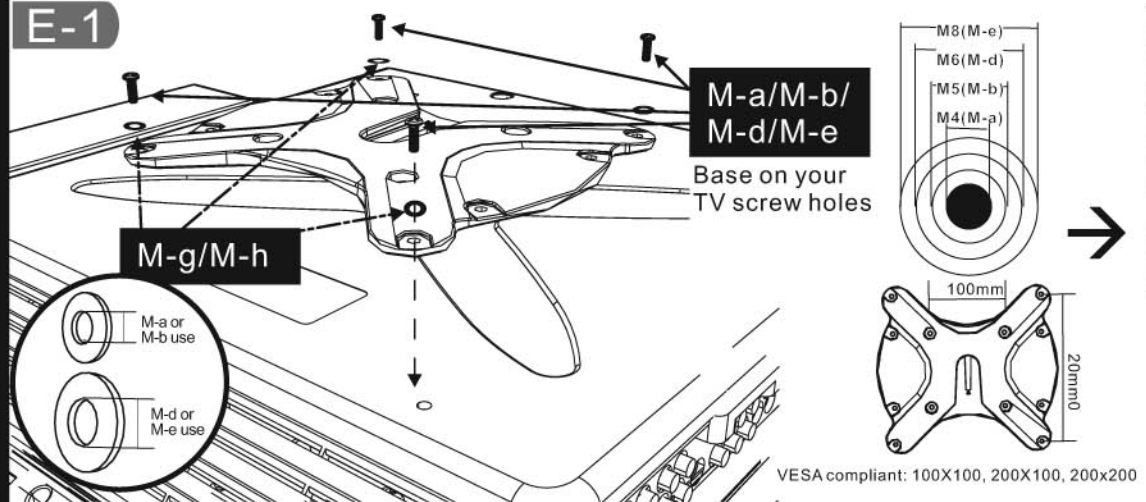

MW-3A5V

Full Swing Wallmount

User's Manual

If you want to learn more about Cotytech Mounts, you may visit <http://www.cotytech.com> or call 1-888-891-9321