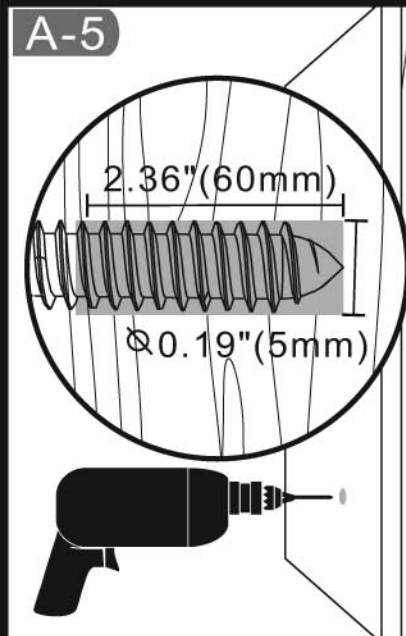

MW-3A5V

Full Swing Wallmount

User's Manual

If you want to learn more about Cotytech Mounts, you may visit <http://www.cotytech.com> or call 1-888-891-9321