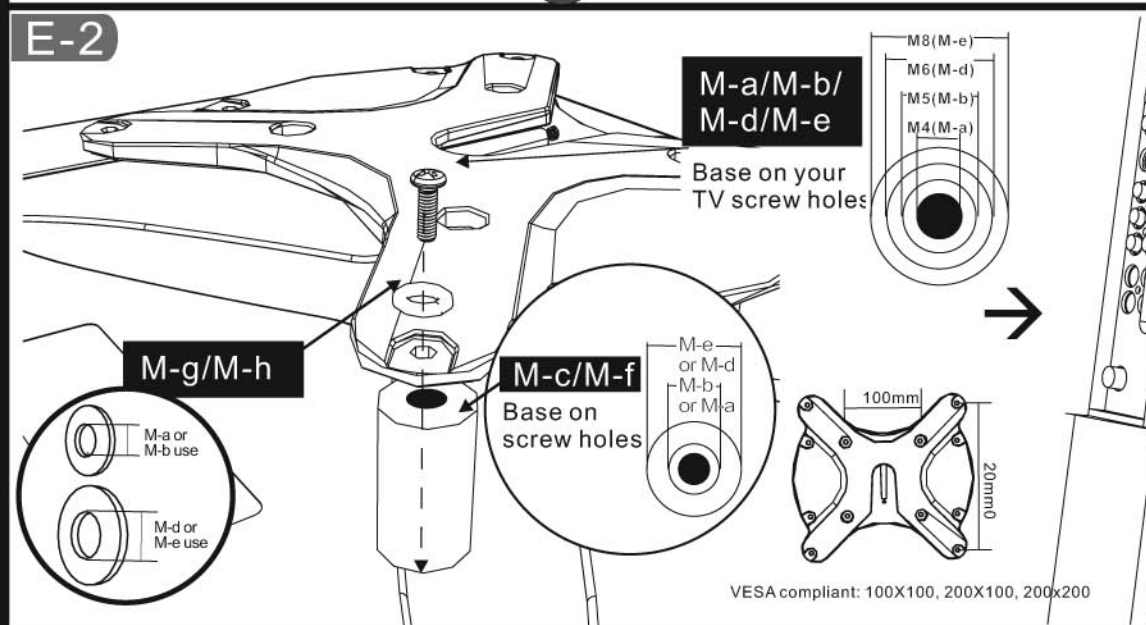

OR (Base on your TV type)