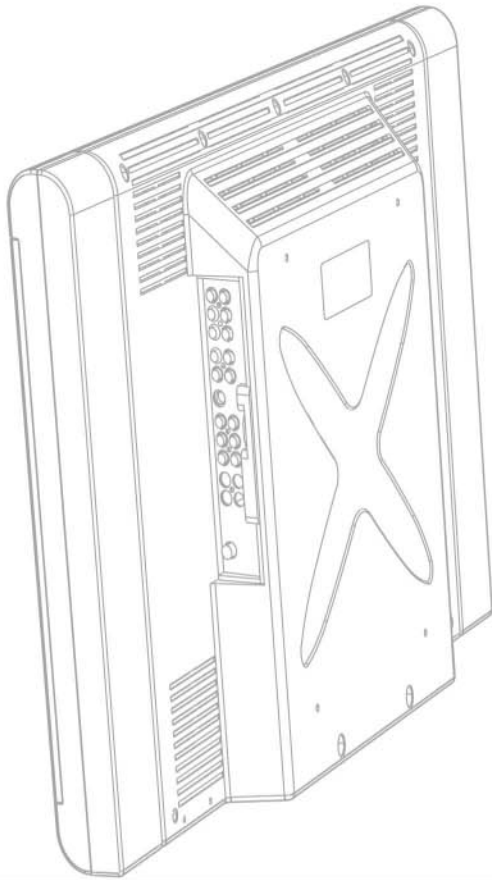

# MW-3A5V

Full Swing Wallmount

# User's Manual

If you want to learn more about Cotytech Mounts, you may visit <http://www.cotytech.com> or call 1-888-891-9321

VESA plate

Wall plate

V

W

Max.125lbs (56.8Kg)

Max 32" to 47"